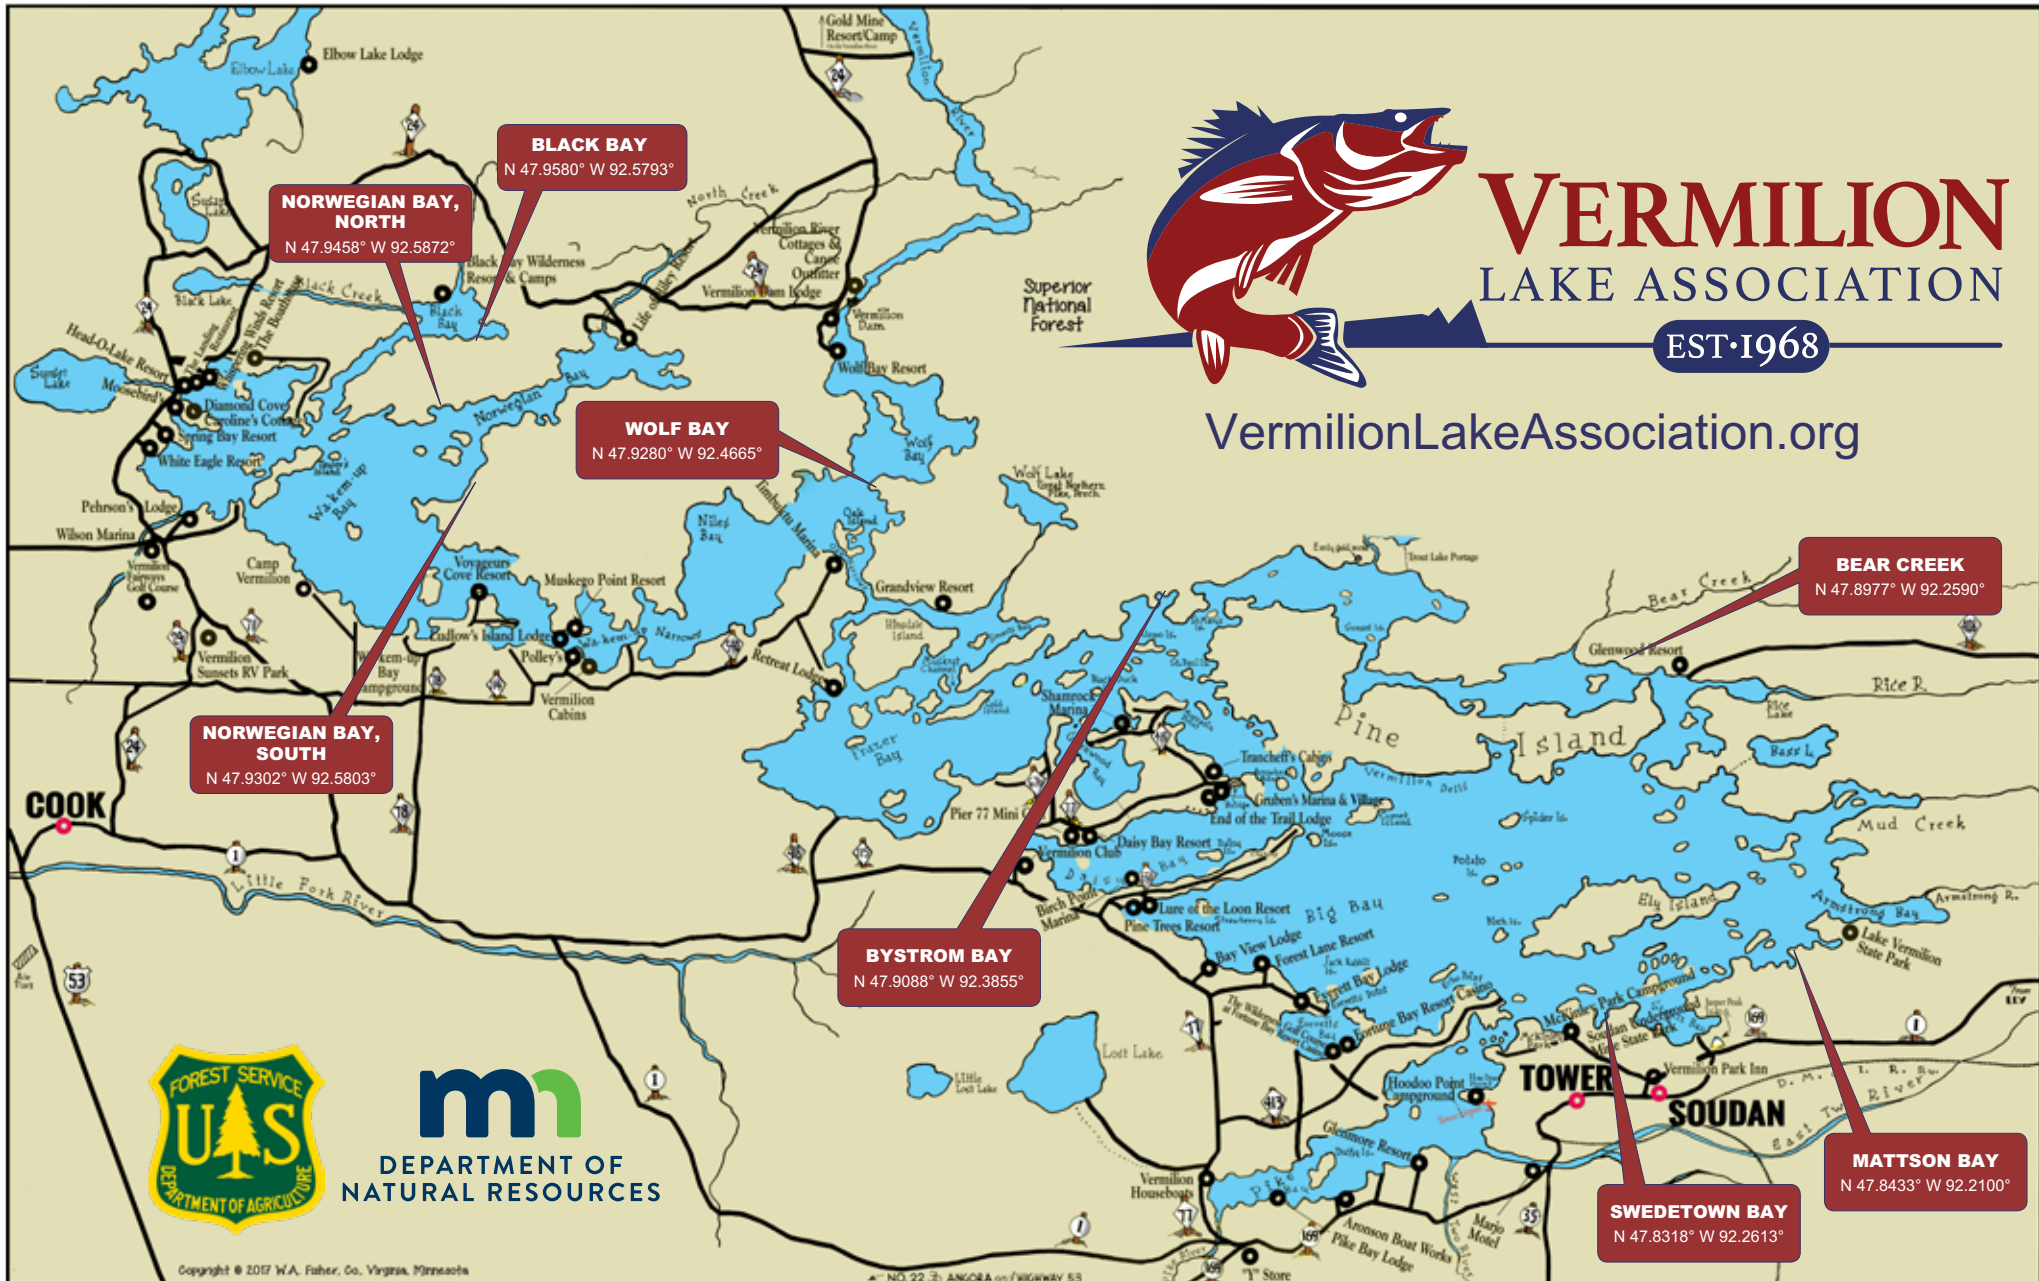

# SHORE LUNCH SITES LAKE VERMILION

The Vermilion Lake Association (VLA) developed and maintains these shore lunch sites in cooperation with the US Forest Service and the Minnesota DNR. For additional copies of this map or for information about other VLA activities, go to [www.VermilionLakeAssociation.org](http://www.VermilionLakeAssociation.org).